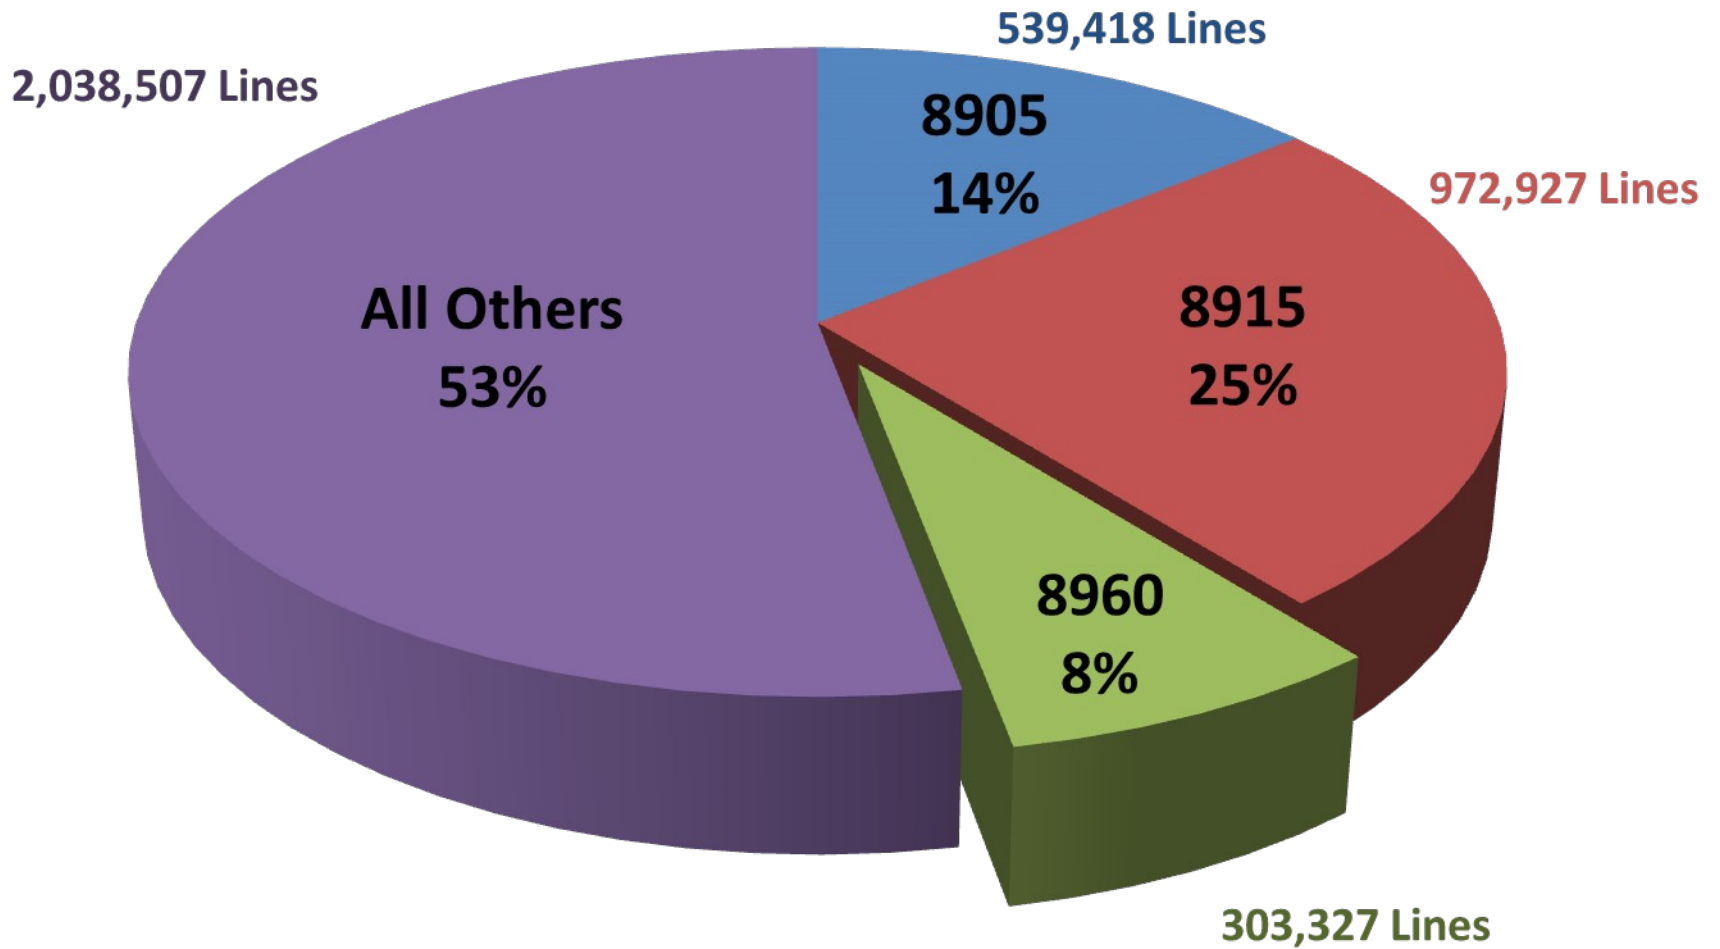

FSC Lines All Catalogs

FSC Dollars All Catalogs

FSC Lines OCONUS Catalogs

FSC Dollars OCONUS Catalogs

FSC Lines Pacific Region

FSC Dollars Pacific Region

FSC Lines

Europe and Middle East Regions

BIB Challenges in 5th and 6th Fleet

- Limited Shelf Life – 3 to 12 Months
- Over Ocean Transit Time – 60 Days
- Available Stock vs Demand Out of Sync
 - Large Selection is Difficult to Manage
 - Erratic Demand
 - PV Accepts Risk to Carry BIBs
 - Ships Enter AOR Full with BIBs
 - PV Disposes of \$100K of Expired BIBs
 - PV NIS when Ship Places Order
- Neither Trust the Current Process
- Navy Request for 6 Months of Remaining Shelf Life is Unlikely or Impossible to Satisfy

BIB Support in the 5th Fleet

- 7 Soda BIBs Available Locally
 - Local BIBs more Expensive
 - Will have Longer Shelf Life
- Place Advance Order with 60-70 Days Leadtime
- Build Confidence and Timing Back with Limited Selection